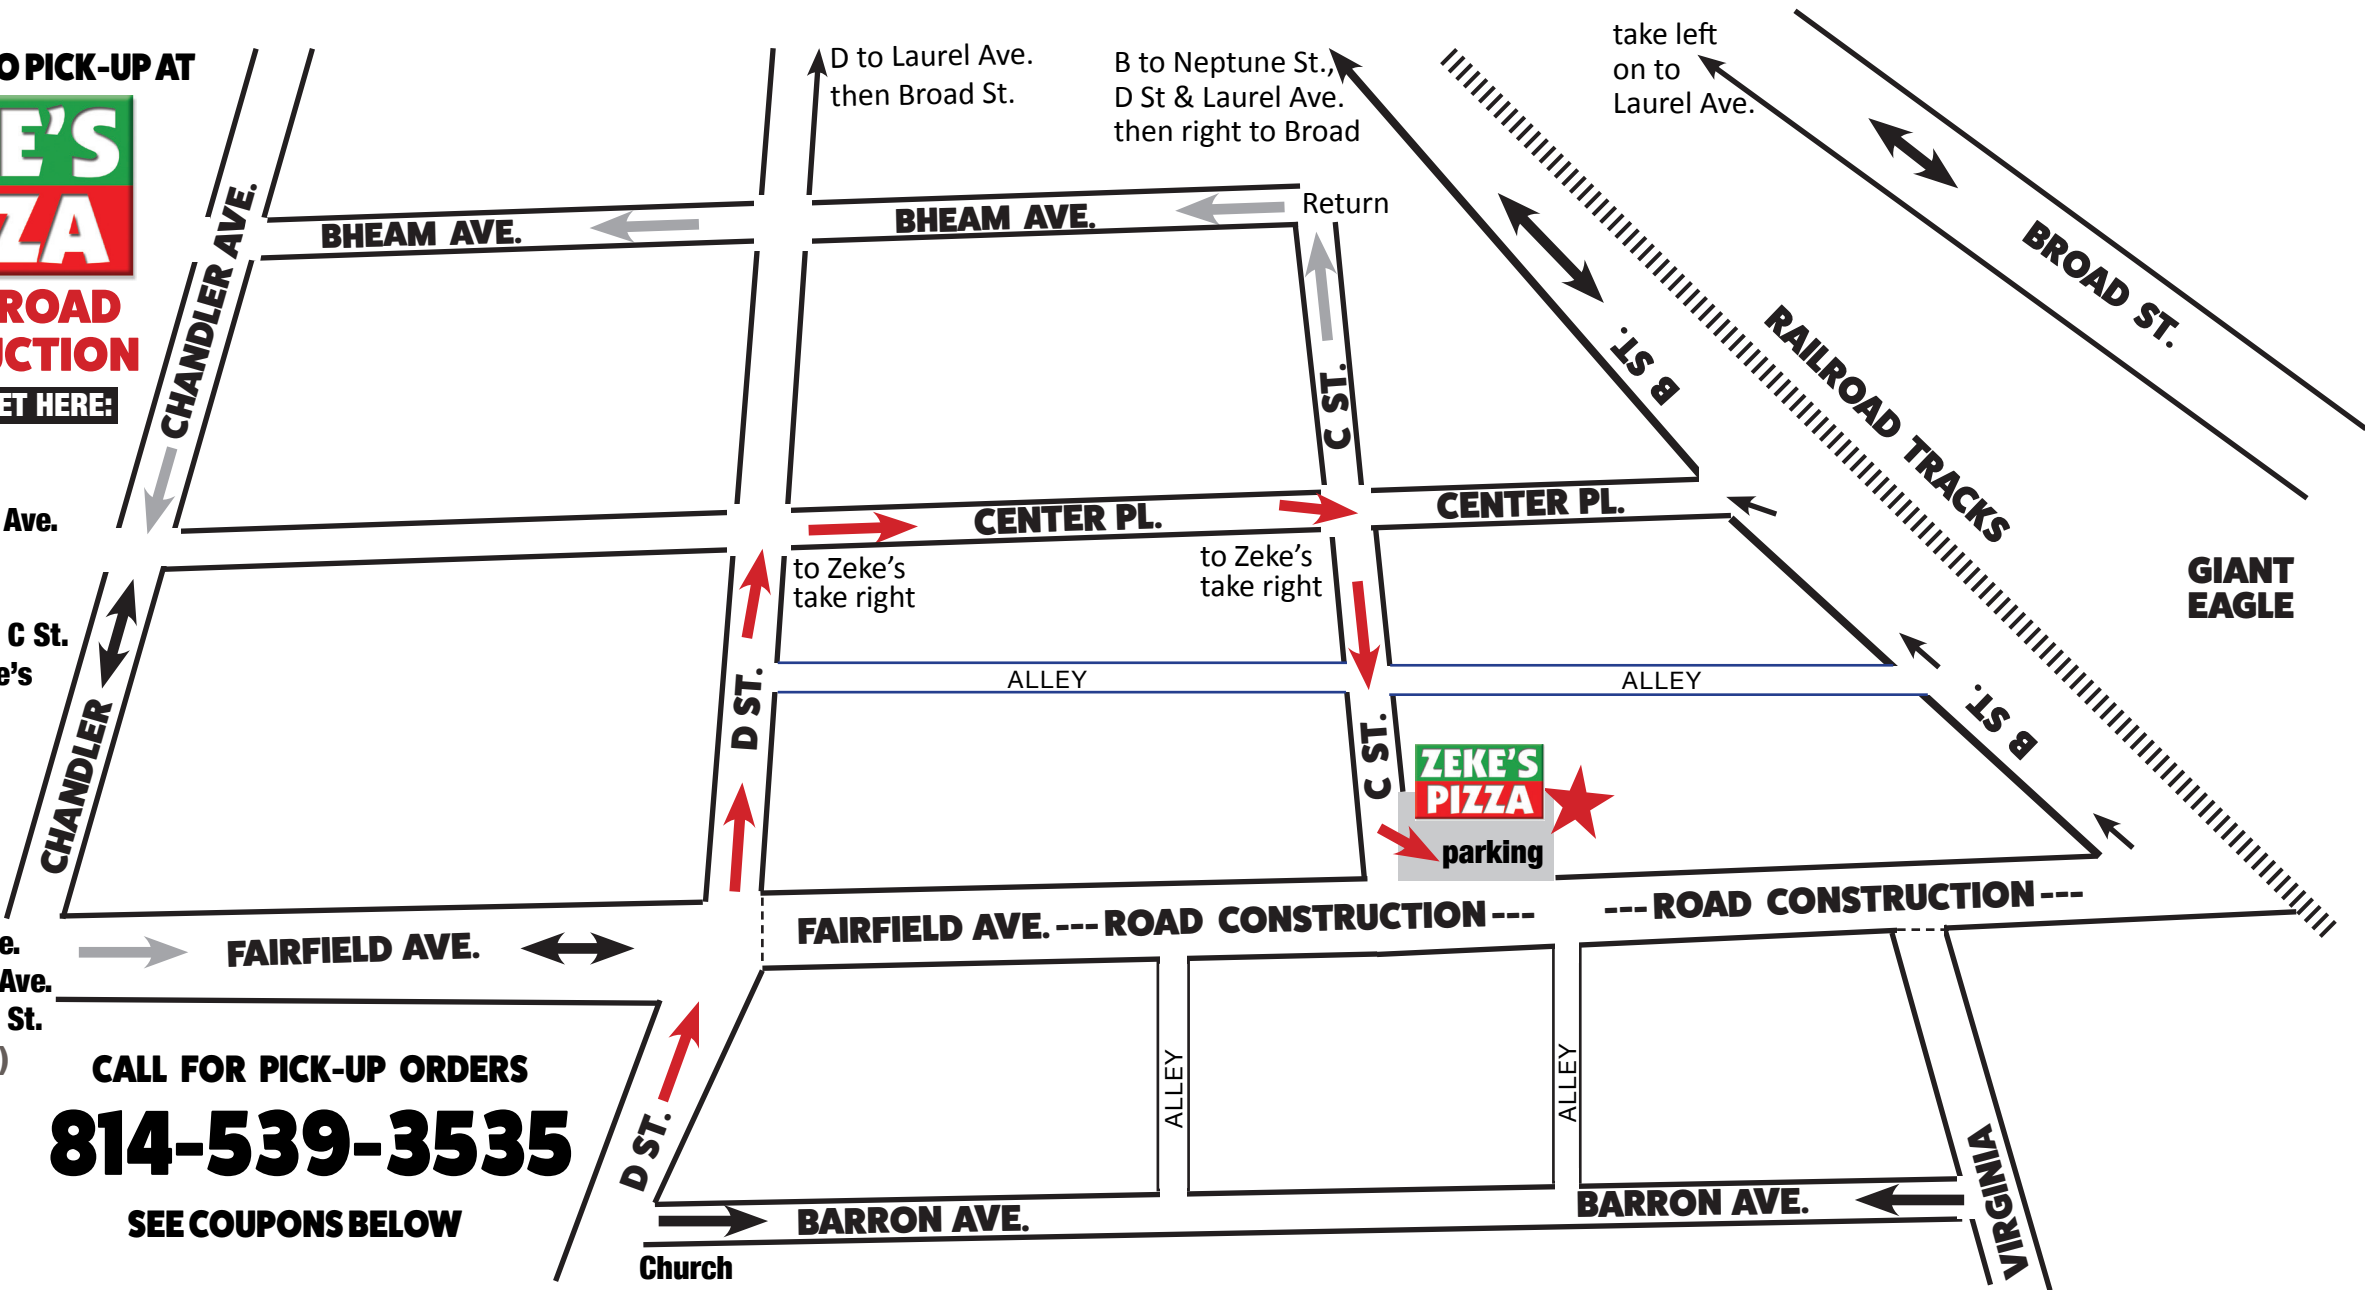

DIRECTIONS TO PICK-UP AT

DURING ROAD CONSTRUCTION

DIRECTIONS TO GET HERE:

Follow D St. (see red arrows) through Fairfield Ave. at the light to Center Pl. (take right) on to C St. (take left) to Zeke's parking lot for pick-up.

TO RETURN:

Take C St. to Bheam Ave. and take Chandler Ave. back to Fairfield Ave. and back on to D St. (see grey arrows)

Alt. Route :

Broad Street to Laurel Ave. then D St. in either direction

CALL FOR PICK-UP ORDERS

814-539-3535

SEE COUPONS BELOW

ZEKE'S ROAD CONSTRUCTION COUPON
\$2 OFF ANY PICK-UP ORDER
 DURING ROAD CONSTRUCTION ONLY — \$20 MINIMUM
 NOT VALID WITH ANY OTHER COUPON

★ ZEKE'S ROAD CONSTRUCTION COUPON ★
\$6.50 HALF SUB, CHIPS & *SODA
EAT-IN / TAKE-OUT LUNCH ONLY
 LUNCH SPECIAL (11-4) DURING ROAD CONSTRUCTION | *CAN SODA

\$3.99 SMALL 9" CHEESE PIZZA
EAT-IN / TAKE-OUT LUNCH ONLY
 LUNCH SPECIAL (11-4) | TOPPINGS EXTRA - SEE MENU